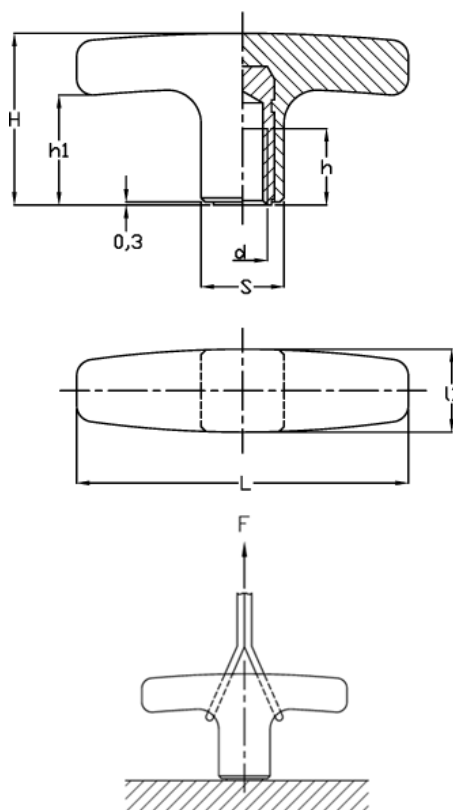

Data Sheet

Article number: 2304032456
Description: Handle 32456
L.652/80 B-M8, Black

Measures

d 6H = M8
F (N) = 7000
h = 25
H = 41
h1 = 26.0
L = 80
l1 = 20
S = 20x20